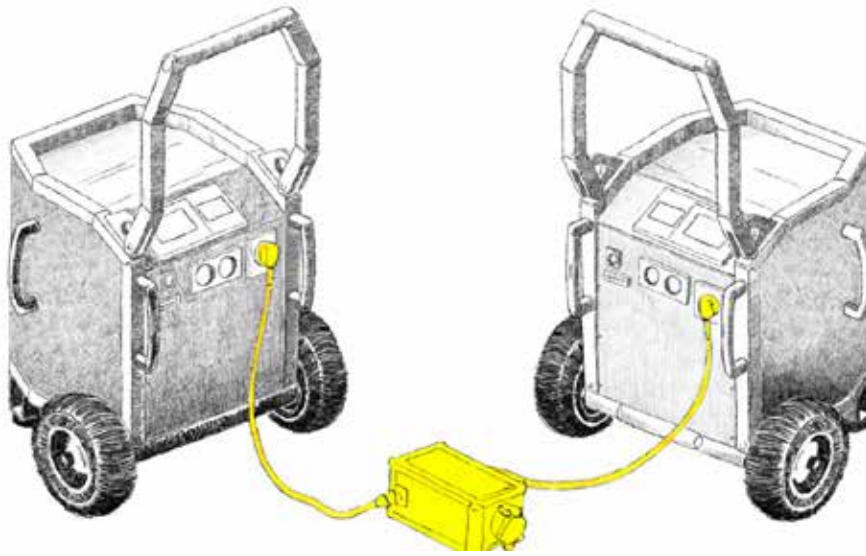

## Technical data

ELECTRIC	
Output	1 x Prise P17 16A type E (or F on request)
Input	2 x Prises Powertwist 16A
Power max	6 kW
Voltage	184V - 253V
Maximum current	25A
Switchover time	0.09s-0.6s
Maximum number of switches in one second	1
Dielectric isolation between inputs	6kVAC
PHYSICAL	
Dimensions	266 x 164 x 125 mm
Weight	1,5 kg
ENVIRONNEMENT	
Discharging operating temperature	-25 °C / +70 °C
IP class	IP20